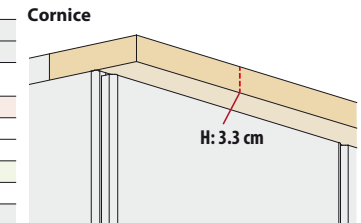

HANDLE

90956 - N4
nickel plated
standard

90984 - A1
anthracite plated
alternative

CORETTA 2.0 Wardrobe System with profiled doors, supplied with handles as standard (each unit has 2 shelves and 1 hanging rail, wardrobe height: 229.4 cm, depth: 60.5 cm incl. front)

Basic Units	45L	45R	90	90/45	90/90	90/45/90	90/90/90	
Width in cm	46.4	46.4	91	135.5	180.1	224.6	269.2	
Code for height 229.4 cm	92313	92013	92023	92033	92043	92053	92063	
Price in €	716,-	716,-	1.035,-	1.453,-	1.735,-	1.936,-	2.119,-	
Wardrobe add ons								
Height 206.7 cm	90010	FOC.	90010	FOC.	90010	FOC.	90010	FOC.
1 Mirror 45L, W: 34.1 cm	90625	127,-			90625	127,-	90625	127,-
1 Mirror 45R, W: 34.1 cm			90725	127,-	90725	127,-	90725	127,-
Cornice, H: 3.3 cm	900452	146,-	900452	146,-	900902	182,-	901352	228,-
Pencil / set of lights	one pencil 90351	220,-	one pencil 90351	220,-	one pencil 90351	220,-	two pencils 90352	308,-
Spot / set of lights	one spot 90341	220,-	one spot 90341	220,-	one spot 90341	220,-	two spots 90342	308,-