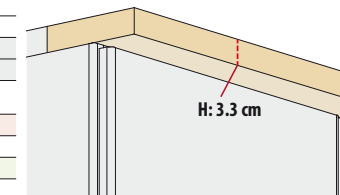

CORETTA 2.0 Wardrobe System with 60 cm outer profiled doors, center doors plain (each unit has 2 shelves and 1 hanging rail, wardrobe height: 229.4 cm, depth: 61.6 cm incl. front)

Basic Units	60L	60R	120	60/45/60	60/90/60	60/90/45/60	60/90/90/60	
System 1								
Width in cm	61.0	61.0	120.8	166.3	210.9	255.4	300.0	
Code for height 229.4 cm	92316	92016	3020	3030	3040	3050	3060	
Price in £	734,-	734,-	1.468,-	1.772,-	2.002,-	2.140,-	2.290,-	
Wardrobe add ons								
Height 206.7 cm	90010	FOC.	90010	FOC.	90010	FOC.	90010	FOC.
Cornice, H: 3.3 cm	90111	149,-	90111	149,-	90121	199,-	90131	239,-
Pencil / set of lights	one pencil 90351	220,-	one pencil 90351	220,-	one pencil 90351	220,-	two pencils 90352	308,-
Spot / set of lights	one spot 90341	220,-	one spot 90341	220,-	one spot 90341	220,-	two spots 90342	308,-

Cornice