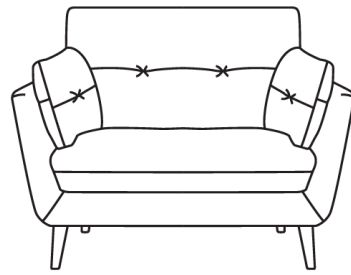

Jessica

Sofa Range

- **Frame:** Plywood & Solid Wood
- **Seat:** Elastic Webbing and High Resilient Foam
- **Back:** Elastic Webbing
- **Seat Cushion:** High Resilient Foam
- **Back Cushion:** Dacron Fibre
- **Feet:** 15.9cm Timber Feet

222
(87")
CBM:1.29m³
3P2C

105
(41")
CBM:0.62m³
1P

200
(79")
CBM:1.16m³
2.5P

62 (24") 69 (27")
45(18")
CBM:0.22m³
STX

166
(65")
CBM:0.97m³
2P

62 (24") 69 (27")
45(18")
CBM:0.14m³
ST

38(74)
5(29")
45(18")

94
(37")

Profile

Living in style

Lenny Swivel Chair

$\frac{\text{CBM:0.7m}^3}{1\text{P}}$

-
- **Frame:** Plywood & Solid Wood
 - **Seat:** Elastic Webbing
 - **Back:** Elastic Webbing
 - **Seat Cushion:** High Resilient Foam and Dacron Fibre
 - **Back Cushion:** High Resilient Foam and Dacron Fibre
 - **Feet:** Swivel Base
-