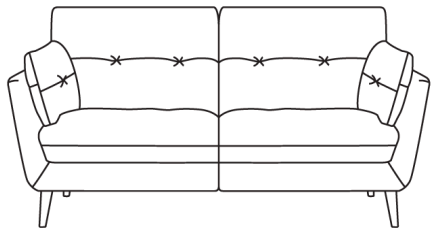

Jessica

Sofa Range

- **Frame:** Plywood & Solid Wood
- **Seat:** Elastic Webbing and High Resilient Foam
- **Back:** Elastic Webbing
- **Seat Cushion:** High Resilient Foam
- **Back Cushion:** Dacron Fibre
- **Feet:** 15.9cm Timber Feet

222
(87")
CBM:1.29m³
3P2C

105
(41")
CBM:0.62m³
1P

200
(79")
CBM:1.16m³
2.5P

62 (24") 69 (27")
45(18")
CBM:0.22m³
STX

166
(65")
CBM:0.97m³
2P

62 (24") 69 (27")
45(18")
CBM:0.14m³
ST

38(74)
5(29")
45(18")

94
(37")

Profile

Living in style

Lenny Swivel Chair

$\frac{\text{CBM:0.7m}^3}{1\text{P}}$

-
- **Frame:** Plywood & Solid Wood
 - **Seat:** Elastic Webbing
 - **Back:** Elastic Webbing
 - **Seat Cushion:** High Resilient Foam and Dacron Fibre
 - **Back Cushion:** High Resilient Foam and Dacron Fibre
 - **Feet:** Swivel Base
-