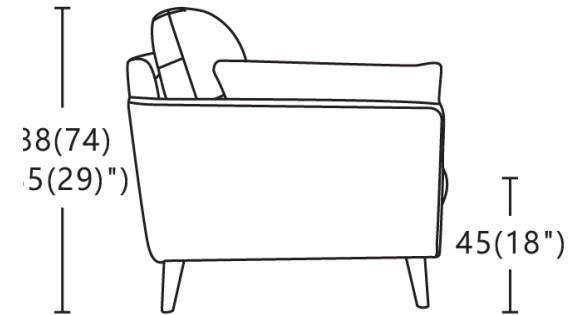

222
(87")
CBM:1.29m³
3P2C

105
(41")
CBM:0.62m³
1P

200
(79")
CBM:1.16m³
2.5P

62 (24") 69 (27")
45(18")
CBM:0.22m³
STX

166
(65")
CBM:0.97m³
2P

62 (24") 69 (27")
45(18")
CBM:0.14m³
ST

38(74)
5(29")
45(18")

94
(37")

Profile

Living in style

Lenny Swivel Chair

$\frac{\text{CBM:0.7m}^3}{1\text{P}}$

-
- **Frame:** Plywood & Solid Wood
 - **Seat:** Elastic Webbing
 - **Back:** Elastic Webbing
 - **Seat Cushion:** High Resilient Foam and Dacron Fibre
 - **Back Cushion:** High Resilient Foam and Dacron Fibre
 - **Feet:** Swivel Base
-