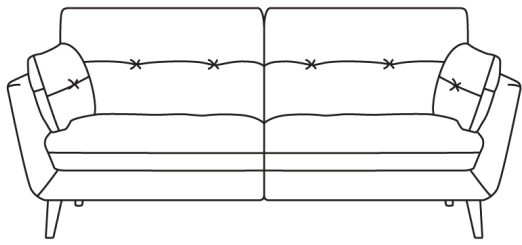

Jessica

Sofa Range

- **Frame:** Plywood & Solid Wood
- **Seat:** Elastic Webbing and High Resilient Foam
- **Back:** Elastic Webbing
- **Seat Cushion:** High Resilient Foam
- **Back Cushion:** Dacron Fibre
- **Feet:** 15.9cm Timber Feet

222
(87")
CBM:1.29m³
3P2C

105
(41")
CBM:0.62m³
1P

200
(79")
CBM:1.16m³
2.5P

62 (24") 69 (27")
45(18")
CBM:0.22m³
STX

166
(65")
CBM:0.97m³
2P

62 (24") 69 (27")
45(18")
CBM:0.14m³
ST

38(74)
5(29")
45(18")

94
(37")

Profile

Living in style

Lenny Swivel Chair

$\frac{\text{CBM:0.7m}^3}{1\text{P}}$

-
- **Frame:** Plywood & Solid Wood
 - **Seat:** Elastic Webbing
 - **Back:** Elastic Webbing
 - **Seat Cushion:** High Resilient Foam and Dacron Fibre
 - **Back Cushion:** High Resilient Foam and Dacron Fibre
 - **Feet:** Swivel Base
-