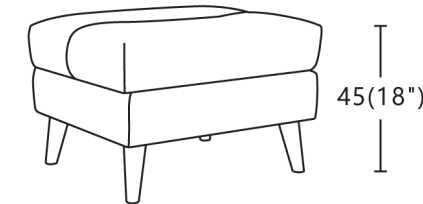

Jessica

Sofa Range

- **Frame:** Plywood & Solid Wood
- **Seat:** Elastic Webbing and High Resilient Foam
- **Back:** Elastic Webbing
- **Seat Cushion:** High Resilient Foam
- **Back Cushion:** Dacron Fibre
- **Feet:** 15.9cm Timber Feet

222
(87")
CBM:1.29m³
3P2C

105
(41")
CBM:0.62m³
1P

200
(79")
CBM:1.16m³
2.5P

62 (24") 69 (27")
45(18")
CBM:0.22m³
STX

166
(65")
CBM:0.97m³
2P

62 (24") 69 (27")
45(18")
CBM:0.14m³
ST

38(74)
5(29")
45(18")

94
(37")

Profile

Living in style

Lenny Swivel Chair

$\frac{\text{CBM:0.7m}^3}{1\text{P}}$

-
- **Frame:** Plywood & Solid Wood
 - **Seat:** Elastic Webbing
 - **Back:** Elastic Webbing
 - **Seat Cushion:** High Resilient Foam and Dacron Fibre
 - **Back Cushion:** High Resilient Foam and Dacron Fibre
 - **Feet:** Swivel Base
-