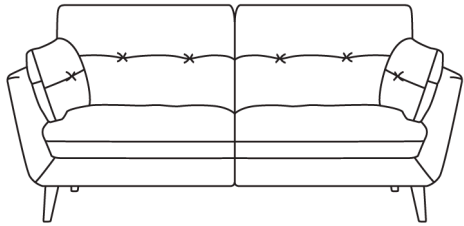

Jessica

Sofa Range

- **Frame:** Plywood & Solid Wood
- **Seat:** Elastic Webbing and High Resilient Foam
- **Back:** Elastic Webbing
- **Seat Cushion:** High Resilient Foam
- **Back Cushion:** Dacron Fibre
- **Feet:** 15.9cm Timber Feet

222
(87")
CBM:1.29m³
3P2C

105
(41")
CBM:0.62m³
1P

200
(79")
CBM:1.16m³
2.5P

62 (24") 69 (27")
45(18")
CBM:0.22m³
STX

166
(65")
CBM:0.97m³
2P

62 (24") 69 (27")
45(18")
CBM:0.14m³
ST

38(74)
5(29")
45(18")

94
(37")

Profile

Living in style

Lenny Swivel Chair

$\frac{\text{CBM:0.7m}^3}{1\text{P}}$

-
- **Frame:** Plywood & Solid Wood
 - **Seat:** Elastic Webbing
 - **Back:** Elastic Webbing
 - **Seat Cushion:** High Resilient Foam and Dacron Fibre
 - **Back Cushion:** High Resilient Foam and Dacron Fibre
 - **Feet:** Swivel Base
-