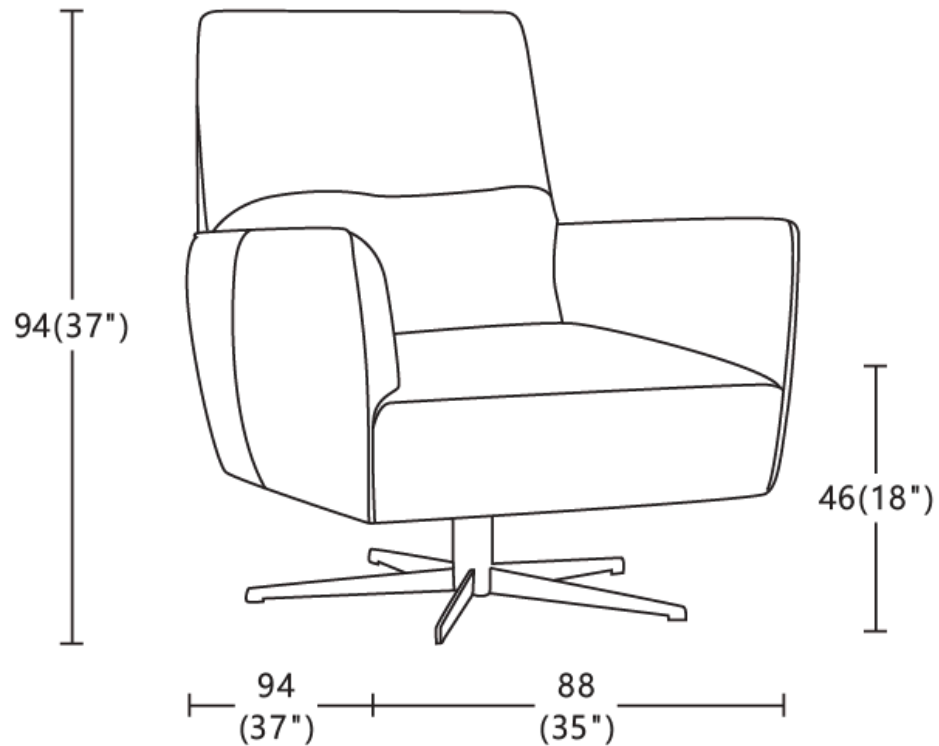

Jessica

Sofa Range

- **Frame:** Plywood & Solid Wood
- **Seat:** Elastic Webbing and High Resilient Foam
- **Back:** Elastic Webbing
- **Seat Cushion:** High Resilient Foam
- **Back Cushion:** Dacron Fibre
- **Feet:** 15.9cm Timber Feet

222
(87")
CBM:1.29m³
3P2C

105
(41")
CBM:0.62m³
1P

200
(79")
CBM:1.16m³
2.5P

62 (24") 69 (27")
45(18")
CBM:0.22m³
STX

166
(65")
CBM:0.97m³
2P

62 (24") 69 (27")
45(18")
CBM:0.14m³
ST

38(74)
5(29")
45(18")

94
(37")

Profile

Living in style

Lenny Swivel Chair

$\frac{\text{CBM:0.7m}^3}{1\text{P}}$

-
- **Frame:** Plywood & Solid Wood
 - **Seat:** Elastic Webbing
 - **Back:** Elastic Webbing
 - **Seat Cushion:** High Resilient Foam and Dacron Fibre
 - **Back Cushion:** High Resilient Foam and Dacron Fibre
 - **Feet:** Swivel Base
-