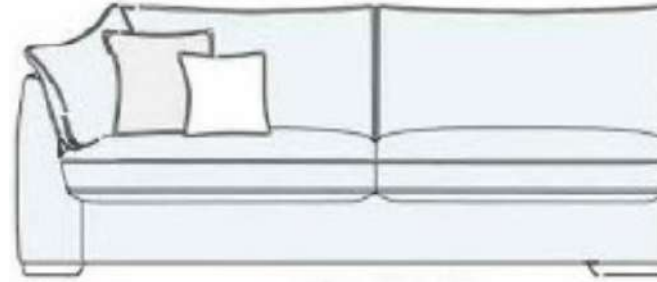

01738 622261

Living in style

Burbank

- Solid Hardwood Timber
- Frames are Glued and Stapled
- Tempered Steel Zig-Zag Springs
- High Resilient Foam Cushions
- Left/Right Hand Facing Options

4 Seater Sofa 251W X 91H X 102D
3 Seater Sofa 221W X 91H X 102D
2 Seater Sofa 180W X 91H X 102D

Snuggle Chair 147W X 91H X 102D

Armchair 112W X 91H X 102D

Large End Sofa 198W X 91H X 102D
Medium End Sofa 157W X 91H X 102D

Midi Unit 90W X 91H X 102D
Petite Mid Unit 70W X 91H X 102D

Small End Sofa 110W X 91H X 102D
Petite End Sofa 90W X 91H X 102D