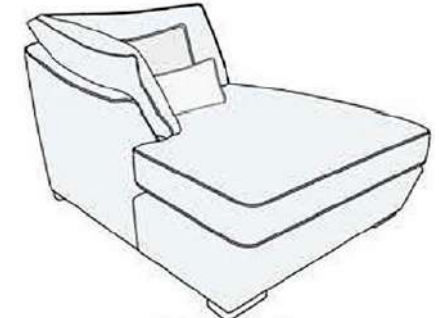

01738 622261

Living in style

Burbank

- Solid Hardwood Timber
- Frames are Glued and Stapled
- Tempered Steel Zig-Zag Springs
- High Resilient Foam Cushions
- Left/Right Hand Facing Options

4 Seater Sofa 251W X 91H X 102D
3 Seater Sofa 221W X 91H X 102D
2 Seater Sofa 180W X 91H X 102D

Snuggle Chair 147W X 91H X 102D

Armchair 112W X 91H X 102D

Large End Sofa 198W X 91H X 102D
Medium End Sofa 157W X 91H X 102D

Midi Unit 90W X 91H X 102D
Petite Mid Unit 70W X 91H X 102D

Small End Sofa 110W X 91H X 102D
Petite End Sofa 90W X 91H X 102D

Corner Unit 125W X 91H X 125D

Swivel Chair 101W X 75H X 106D

Chaise Unit 110W X 91H X 162D