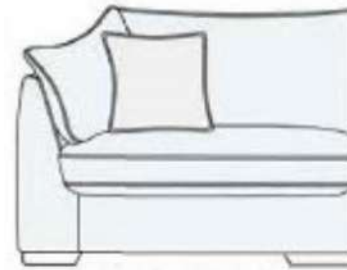

01738 622261

Living in style

Burbank

- Solid Hardwood Timber
- Frames are Glued and Stapled
- Tempered Steel Zig-Zag Springs
- High Resilient Foam Cushions
- Left/Right Hand Facing Options

4 Seater Sofa 251W X 91H X 102D
3 Seater Sofa 221W X 91H X 102D
2 Seater Sofa 180W X 91H X 102D

Snuggle Chair 147W X 91H X 102D

Armchair 112W X 91H X 102D

Large End Sofa 198W X 91H X 102D
Medium End Sofa 157W X 91H X 102D

Midi Unit 90W X 91H X 102D
Petite Mid Unit 70W X 91H X 102D

Small End Sofa 110W X 91H X 102D
Petite End Sofa 90W X 91H X 102D

Corner Unit 125W X 91H X 125D

Swivel Chair 101W X 75H X 106D

Chaise Unit 110W X 91H X 162D