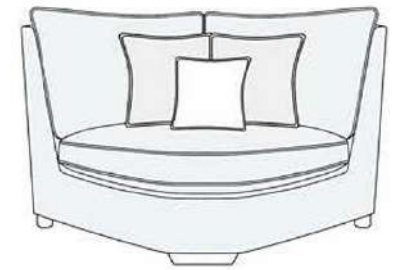

Snuggle Chair 147W X 91H X 102D

Armchair 112W X 91H X 102D

Large End Sofa 198W X 91H X 102D
Medium End Sofa 157W X 91H X 102D

Midi Unit 90W X 91H X 102D
Petite Mid Unit 70W X 91H X 102D

Small End Sofa 110W X 91H X 102D
Petite End Sofa 90W X 91H X 102D

Corner Unit 125W X 91H X 125D

Swivel Chair 101W X 75H X 106D

Chaise Unit 110W X 91H X 162D