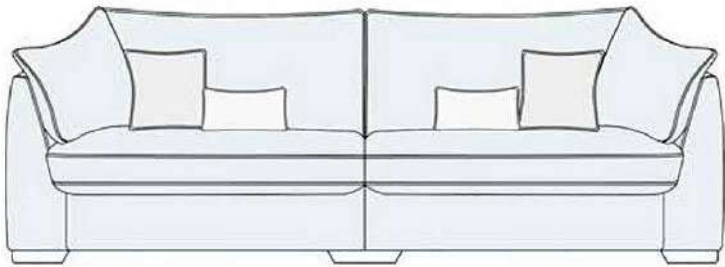

Burbank

Sofa Range

Stunningly designed, spacious and comfortable. The Burbank sofa range is luxuriously comfortable and is ideal for any home. The simplistic design keeps things simple for interior decorating.

01738 622261

Living in style

Burbank

- Solid Hardwood Timber
- Frames are Glued and Stapled
- Tempered Steel Zig-Zag Springs
- High Resilient Foam Cushions
- Left/Right Hand Facing Options

4 Seater Sofa 251W X 91H X 102D
3 Seater Sofa 221W X 91H X 102D
2 Seater Sofa 180W X 91H X 102D