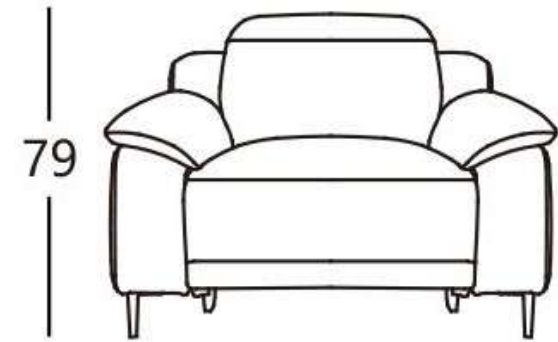

105
1S/RPHT