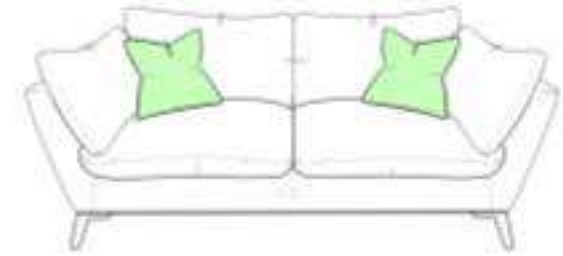

01738 622261

www.gillies.co.uk

Living in style

Bernie

- **Frame:** Seasonal Hardwood, Stapled, Screwed and Glued
- **Back:** Tensioned Woven Elastic Webbing
- **Seat:** Full Zig-Zag Sprung Platform
- **Seat Cushions:** Feather Wrapped Foam Interior
- **Back Cushions:** High Quality Fibre in a Cambric Case.
- **Feet:** Brushed Chrome Finish. Solid Wooden Leg in American Walnut or Weathered Oak Coloured Finish.