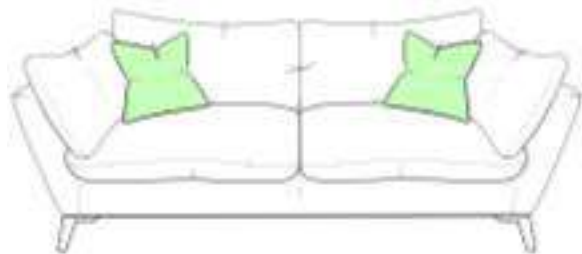

Medium Sofa 171W X 84H X 98D

Extra Large Sofa 231W X 84H X 98D

Cuddler
146W X 84H X 98D

Footstool
95W X 46H X 65D

Large Sofa 201W X 84H X 98D

Bench Stool
99W X 36H X 62D