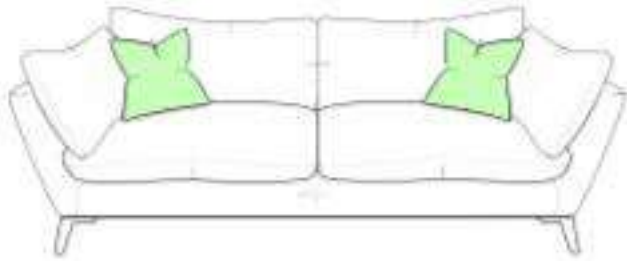

Extra Large Sofa 231W X 84H X 98D