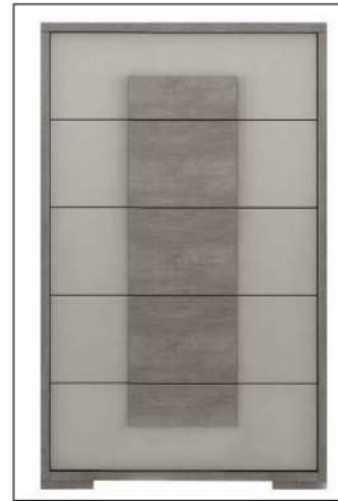

5 Drawer Tall Chest
77W X 124H X 50D