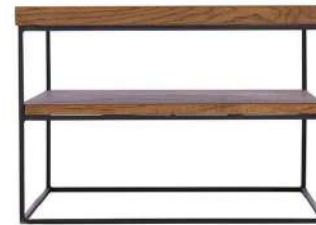

## Specification

- Solid and sturdy design
- Hand crafted from solid oak
- Geometric blocking

**180cm Dining Table SH38** 180W X 77H X 100D  
**200cm Dining Table SH05** 200W X 77H X 100D  
**240cm Dining Table SH06** 240W X 77H X 100D

**Square Dining Table SH14**  
150W X 77H X 150D

**Cooper Dining Chair C165**  
in Grey PU or Tan PU  
49W X 92.5H X 63.5D

**2 Door Sideboard SH15** 120W X 79.8H X 46D

**3 Door Sideboard SH13** 176.4W X 80.6H X 46D