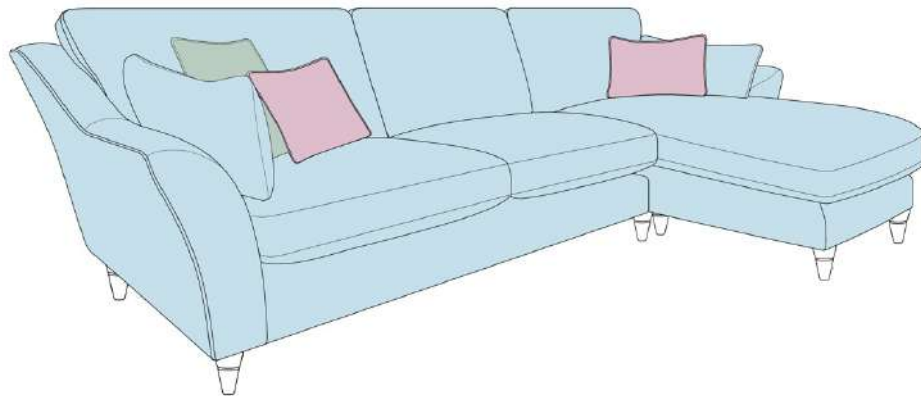

**4 Seat Sofa** 245W X 88H X 100D  
*Also Available as Split Sofa*

**3 Seat Sofa** 215W X 88H X 100D  
*Also Available as Split Sofa*

**2 Seat Sofa** 185W X 88H X 100D

**Armchair** 102W X 88H X 100D

**Snuggler** 130W X 88H X 100D

**Large Chaise Corner Group** 300W X 88H X 170D  
**Medium Chaise Corner Group** 255W X 88H X 170D

*Right Hand Facing Model Shown Above.*