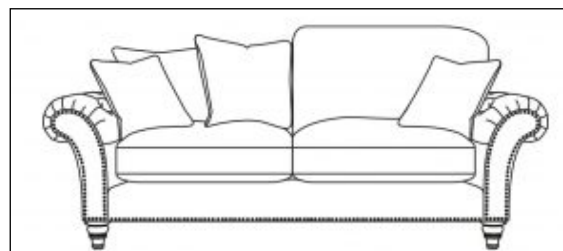

Large Sofa 223W X 101H X 101D