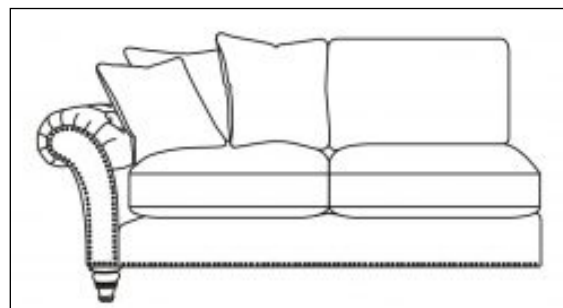

2 Seat 1 Arm Sofa 207W X 101H X 104D
(LHF Shown above. Also Available RHF)