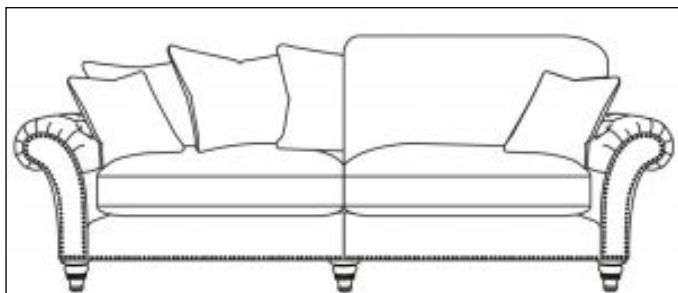

## Specification

- Hand-picked fully seasoned hardwoods Frames
- High tensile zig-zag sprung seat platform
- Available as Scatter back or Standard back
- Made to Order

**Grand Split Sofa** 265W X 101H X 101D