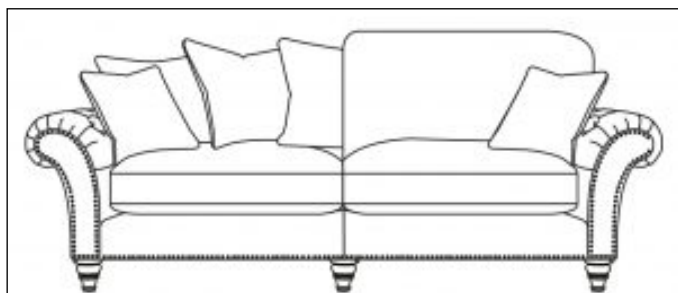

## Specification

- Hand-picked fully seasoned hardwoods Frames
- High tensile zig-zag sprung seat platform
- Available as Scatter back or Standard back
- Made to Order

**Grand Split Sofa** 265W X 101H X 101D