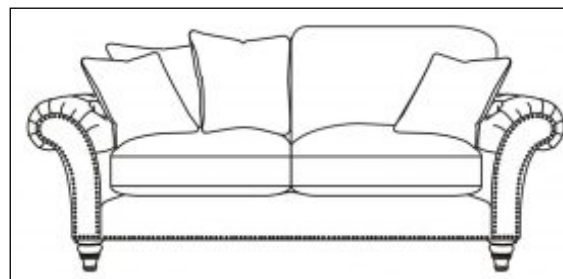

Medium Sofa 203W X 101H X 101D